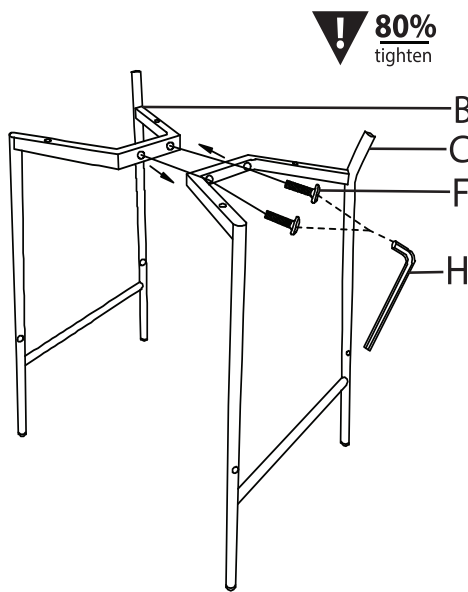

LumiSource® Daniella Counter Stool

Assembly Instructions
Instrucciones De Asambla
Instructions d'Assemblée

Part # B24-DNLA XXXX

26-0406

PARTS

1

2

3

4

⚠ WARNING: SEATING: CHAIR, COUNTER/BAR, OFFICE

- Read all instructions carefully and completely before assembly and use. Retain for future reference.
- Keep plastic bags and small parts away from children.
- For residential (non-commercial) use only.
- DO NOT stand on product. Use only for intended table purpose.
- Max weight limit 250 lbs.
- Periodically check for loose hardware; retighten as necessary.
- DO NOT use product if any component becomes damaged.
- DO NOT use power tools to assemble OR overtighten hardware.