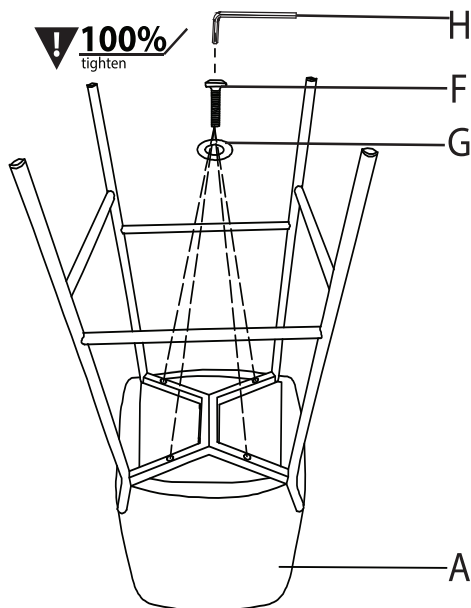

LumiSource® Daniella Counter Stool

Assembly Instructions
Instrucciones De Asambla
Instructions d'Assemblée

Part # B24-DNLA XXXX

26-0406

PARTS

1

2

3

4

⚠ WARNING: SEATING: CHAIR, COUNTER/BAR, OFFICE

- Read all instructions carefully and completely before assembly and use. Retain for future reference.
- Keep plastic bags and small parts away from children.
- For residential (non-commercial) use only.
- DO NOT stand on product. Use only for intended table purpose.
- Max weight limit 250 lbs.
- Periodically check for loose hardware; retighten as necessary.
- DO NOT use product if any component becomes damaged.
- DO NOT use power tools to assemble OR overtighten hardware.