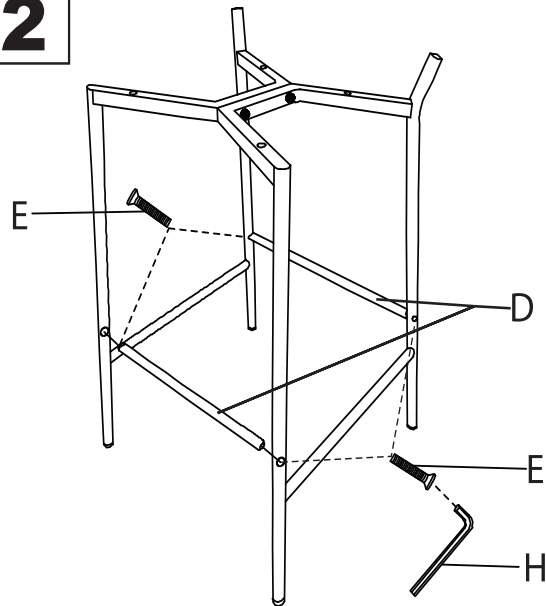

LumiSource® Daniella Counter Stool

Assembly Instructions
Instrucciones De Asambla
Instructions d'Assemblée

Part # B24-DNLA XXXX

26-0406

PARTS

1

2

3

4

⚠ WARNING: SEATING: CHAIR, COUNTER/BAR, OFFICE

- Read all instructions carefully and completely before assembly and use. Retain for future reference.
- Keep plastic bags and small parts away from children.
- For residential (non-commercial) use only.
- DO NOT stand on product. Use only for intended table purpose.
- Max weight limit 250 lbs.
- Periodically check for loose hardware; retighten as necessary.
- DO NOT use product if any component becomes damaged.
- DO NOT use power tools to assemble OR overtighten hardware.